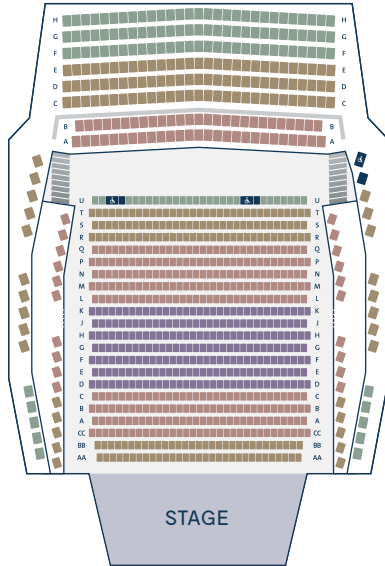

SEATING INFORMATION

Melbourne Recital Centre, Elisabeth Murdoch Hall
31 Sturt Street, Southbank 3006

Sundays 2.30pm

- Premium Reserve
- A-Reserve
- B-Reserve
- C-Reserve

Thursdays 7.30pm

- Premium Reserve
- A-Reserve
- B-Reserve
- C-Reserve
- Not available