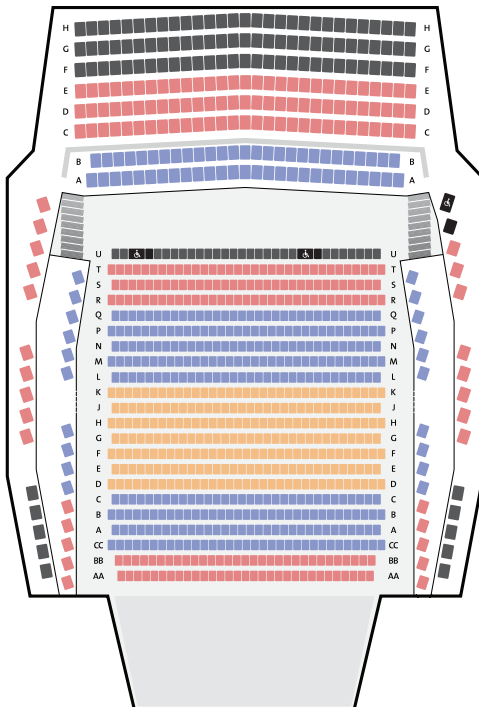

Venue Information

Melbourne Recital Centre, Elisabeth Murdoch Hall

31 Sturt Street Southbank 3006

SUNDAYS 2:30PM

- Premium Reserve
- A-Reserve
- B-Reserve
- C-Reserve

THURSDAYS 7:30PM

- Premium Reserve
- A-Reserve
- B-Reserve
- C-Reserve
- Not Available