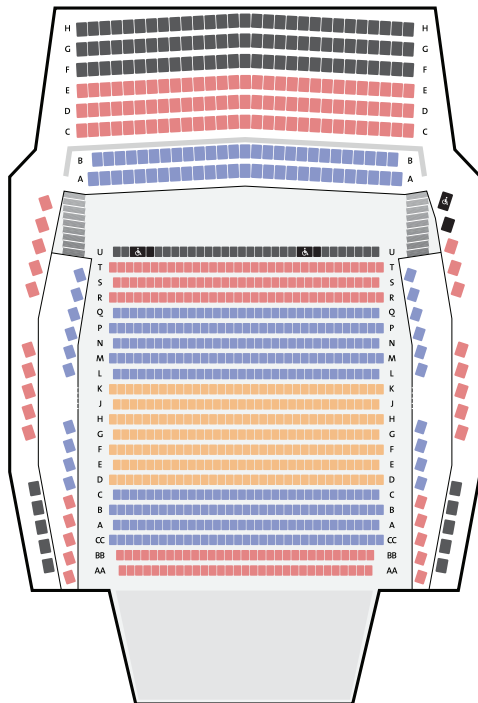

## Venue Information

Melbourne Recital Centre, Elisabeth Murdoch Hall  
31 Sturt Street Southbank 3006

### SUNDAYS 2:30PM

- Premium Reserve
- A-Reserve
- B-Reserve
- C-Reserve