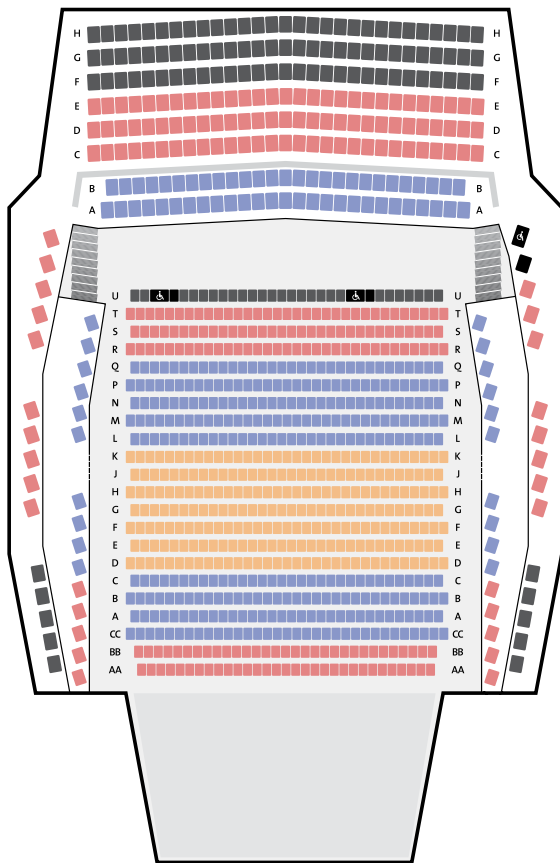

## Melbourne Recital Centre Elisabeth Murdoch Hall

31 Sturt St Southbank  
Sunday afternoons at 2:30PM

- Premium Reserve
- B-Reserve
- A-Reserve
- C-Reserve

## Federation Square The Deakin Edge

Flinders St Melbourne  
Evenings at 7:30PM

- Premium Zone\*
- Standard Zone

*\*Premium Zone includes access to seating towards the front of the auditorium and a complimentary cushion.*