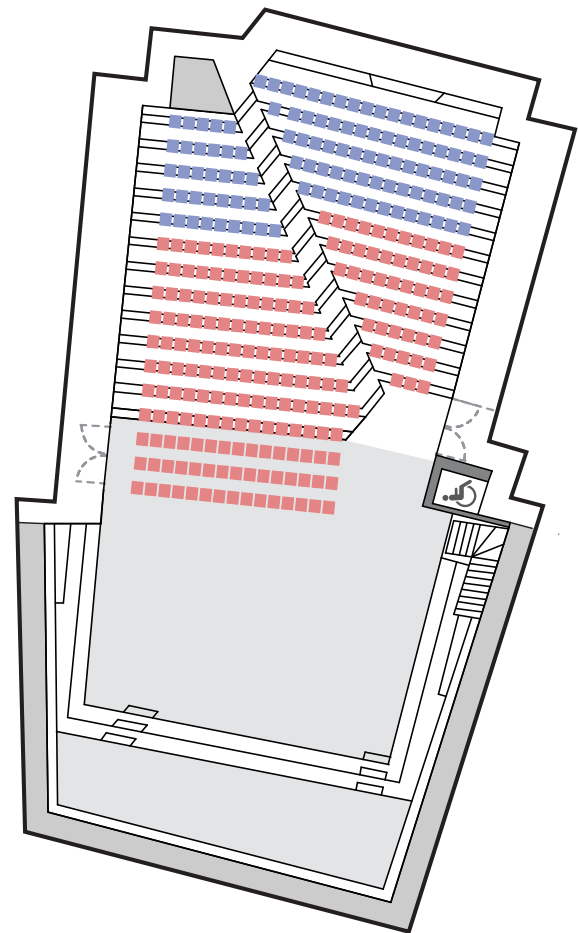

## Melbourne Recital Centre Elisabeth Murdoch Hall

31 Sturt St Southbank  
Sunday afternoons at 2:30PM

- Premium Reserve
- B-Reserve
- A-Reserve
- C-Reserve

## Federation Square The Deakin Edge

Flinders St Melbourne  
Evenings at 7:30PM

- Premium Zone\*
- Standard Zone

*\*Premium Zone includes access to seating towards the front of the auditorium and a complimentary cushion.*